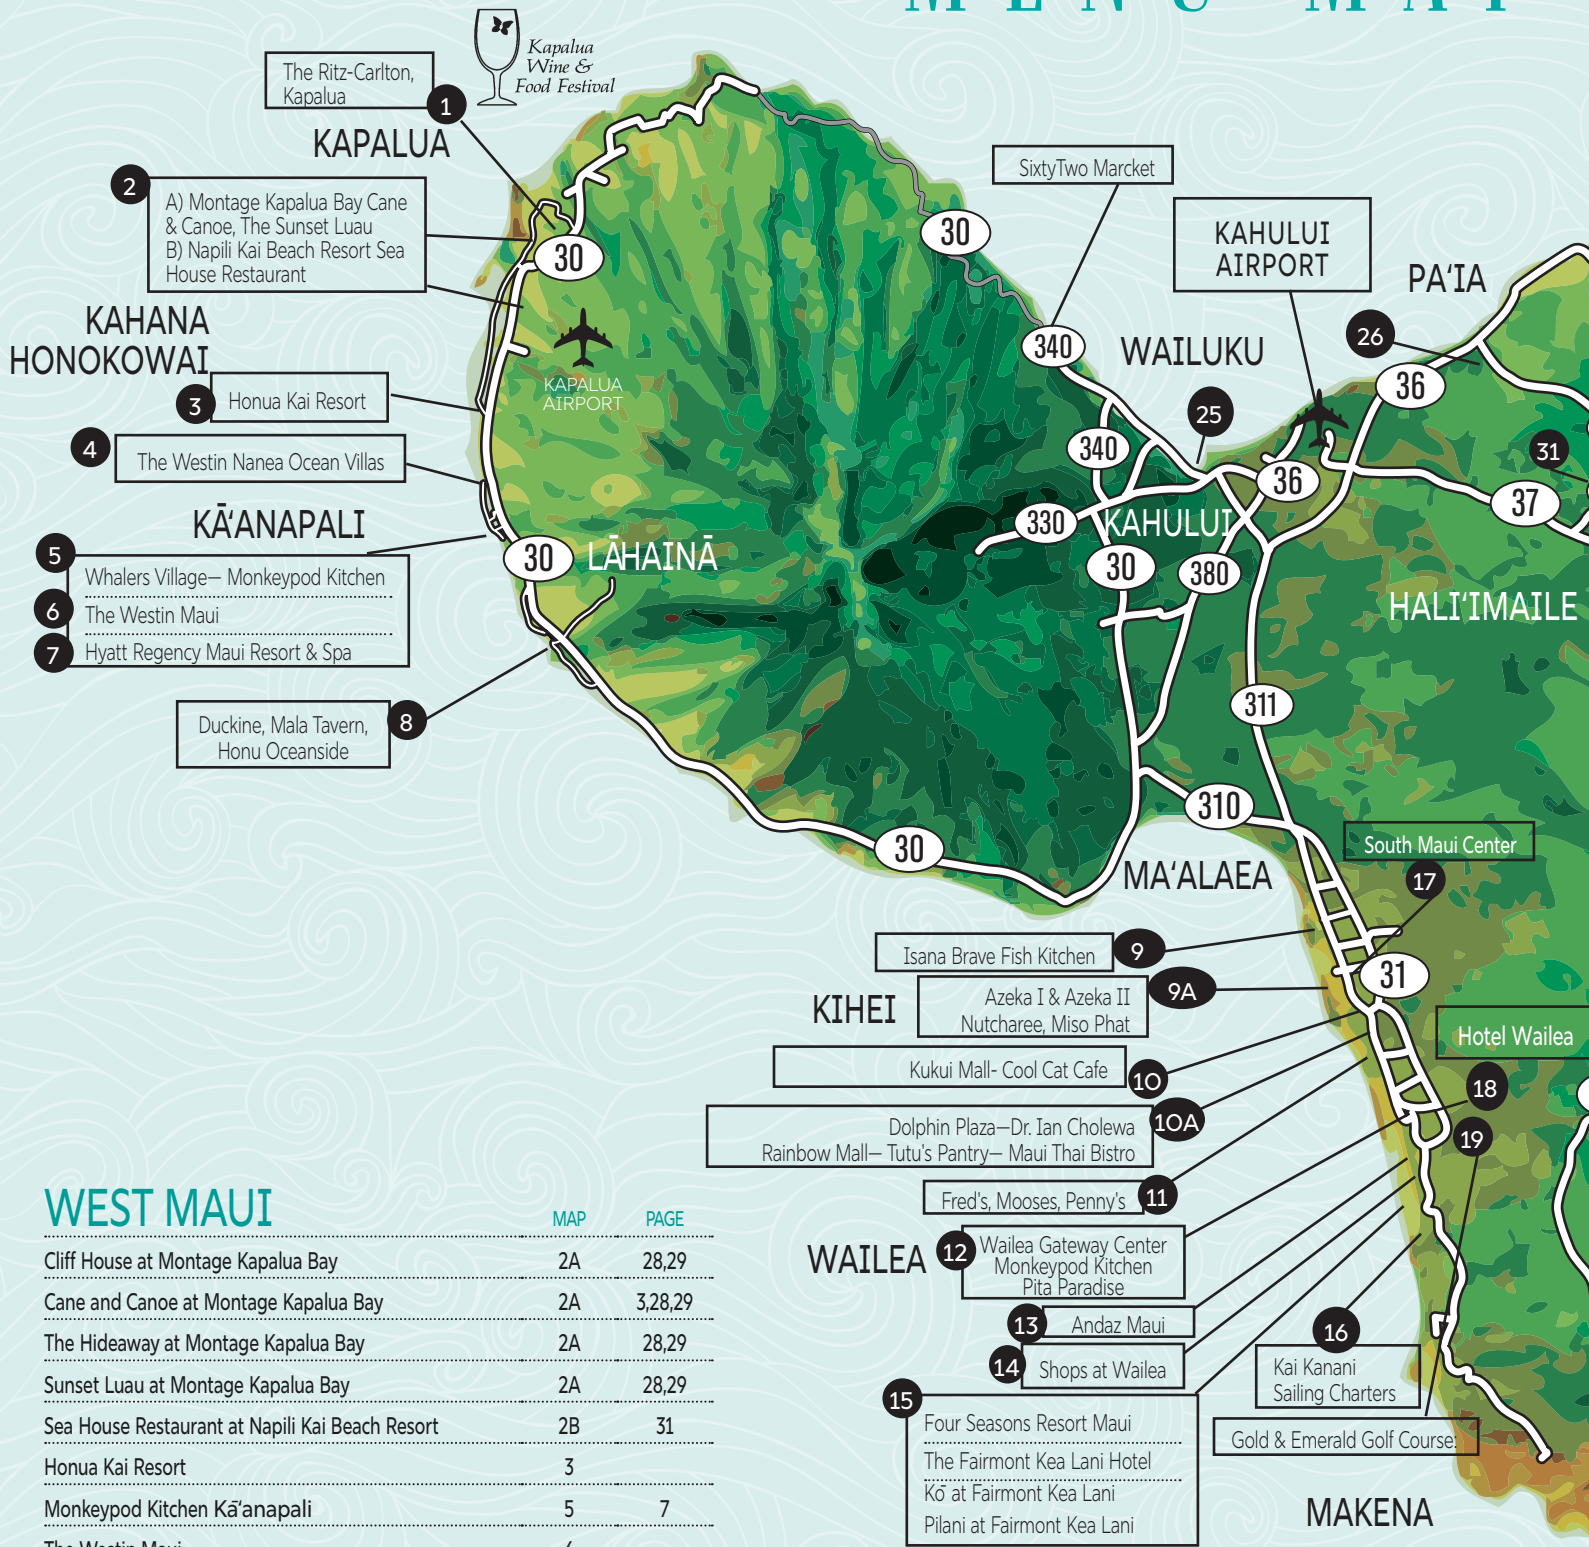

MENU MAP

WEST MAUI

	MAP	PAGE
Cliff House at Montage Kapalua Bay	2A	28,29
Cane and Canoe at Montage Kapalua Bay	2A	3,28,29
The Hideaway at Montage Kapalua Bay	2A	28,29
Sunset Luau at Montage Kapalua Bay	2A	28,29
Sea House Restaurant at Napili Kai Beach Resort	2B	31
Honua Kai Resort	3	
Monkeypod Kitchen Kā'anapali	5	7
The Westin Maui	6	
Hyatt Regency Maui Resort & Spa	7	
Honu Oceanside	8	34,35

WEST MAUI SHOPPING

	MAP	PAGE
Whalers Village Shopping & Dining	5	27
Maui Hands	4, 26,28	15

MAUI SPAS & BODY

	MAP	PAGE
Dr. Ian Cholewa/Maui Naturopathic	10A	13
Spa Montage		10

CENTRAL & UPCOUNTRY MAUI

	MAP	PAGE
SixtyTwo Market	25	38,39
Tails Up Maui	25	37
Casanova Italian Restaurant Makawao	28	43
Stopwatch Bar & Grill	28	45

SOUTH MAUI

	MAP	PAGE
Isana Brave Fish Kitchen	9	48,49
Miso Phat Sushi	9A	51
Nutcharee's Authentic Thai Food	9A	50
Cool Cat Cafe	10	53
Maui Thai Bistro	10A	55
Moose McGillycuddy's	11	56
Fred's Mexican Cafe	11	56
Penny's Pizza & Pasta	11	57
Monkeypod Kitchen Wailea	12	7
Pita Paradise	12	48,49
Ruth's Chris Steak House Wailea	14	2
Kō Restaurant at Fairmont Kea Lani	15	60,61
Pilina at Fairmont Kea Lani	15	60,61
AMA at Fairmont Kea Lani	15	60,61
Kai Kanani Sailing Charters	16	64

IW = Island Wide