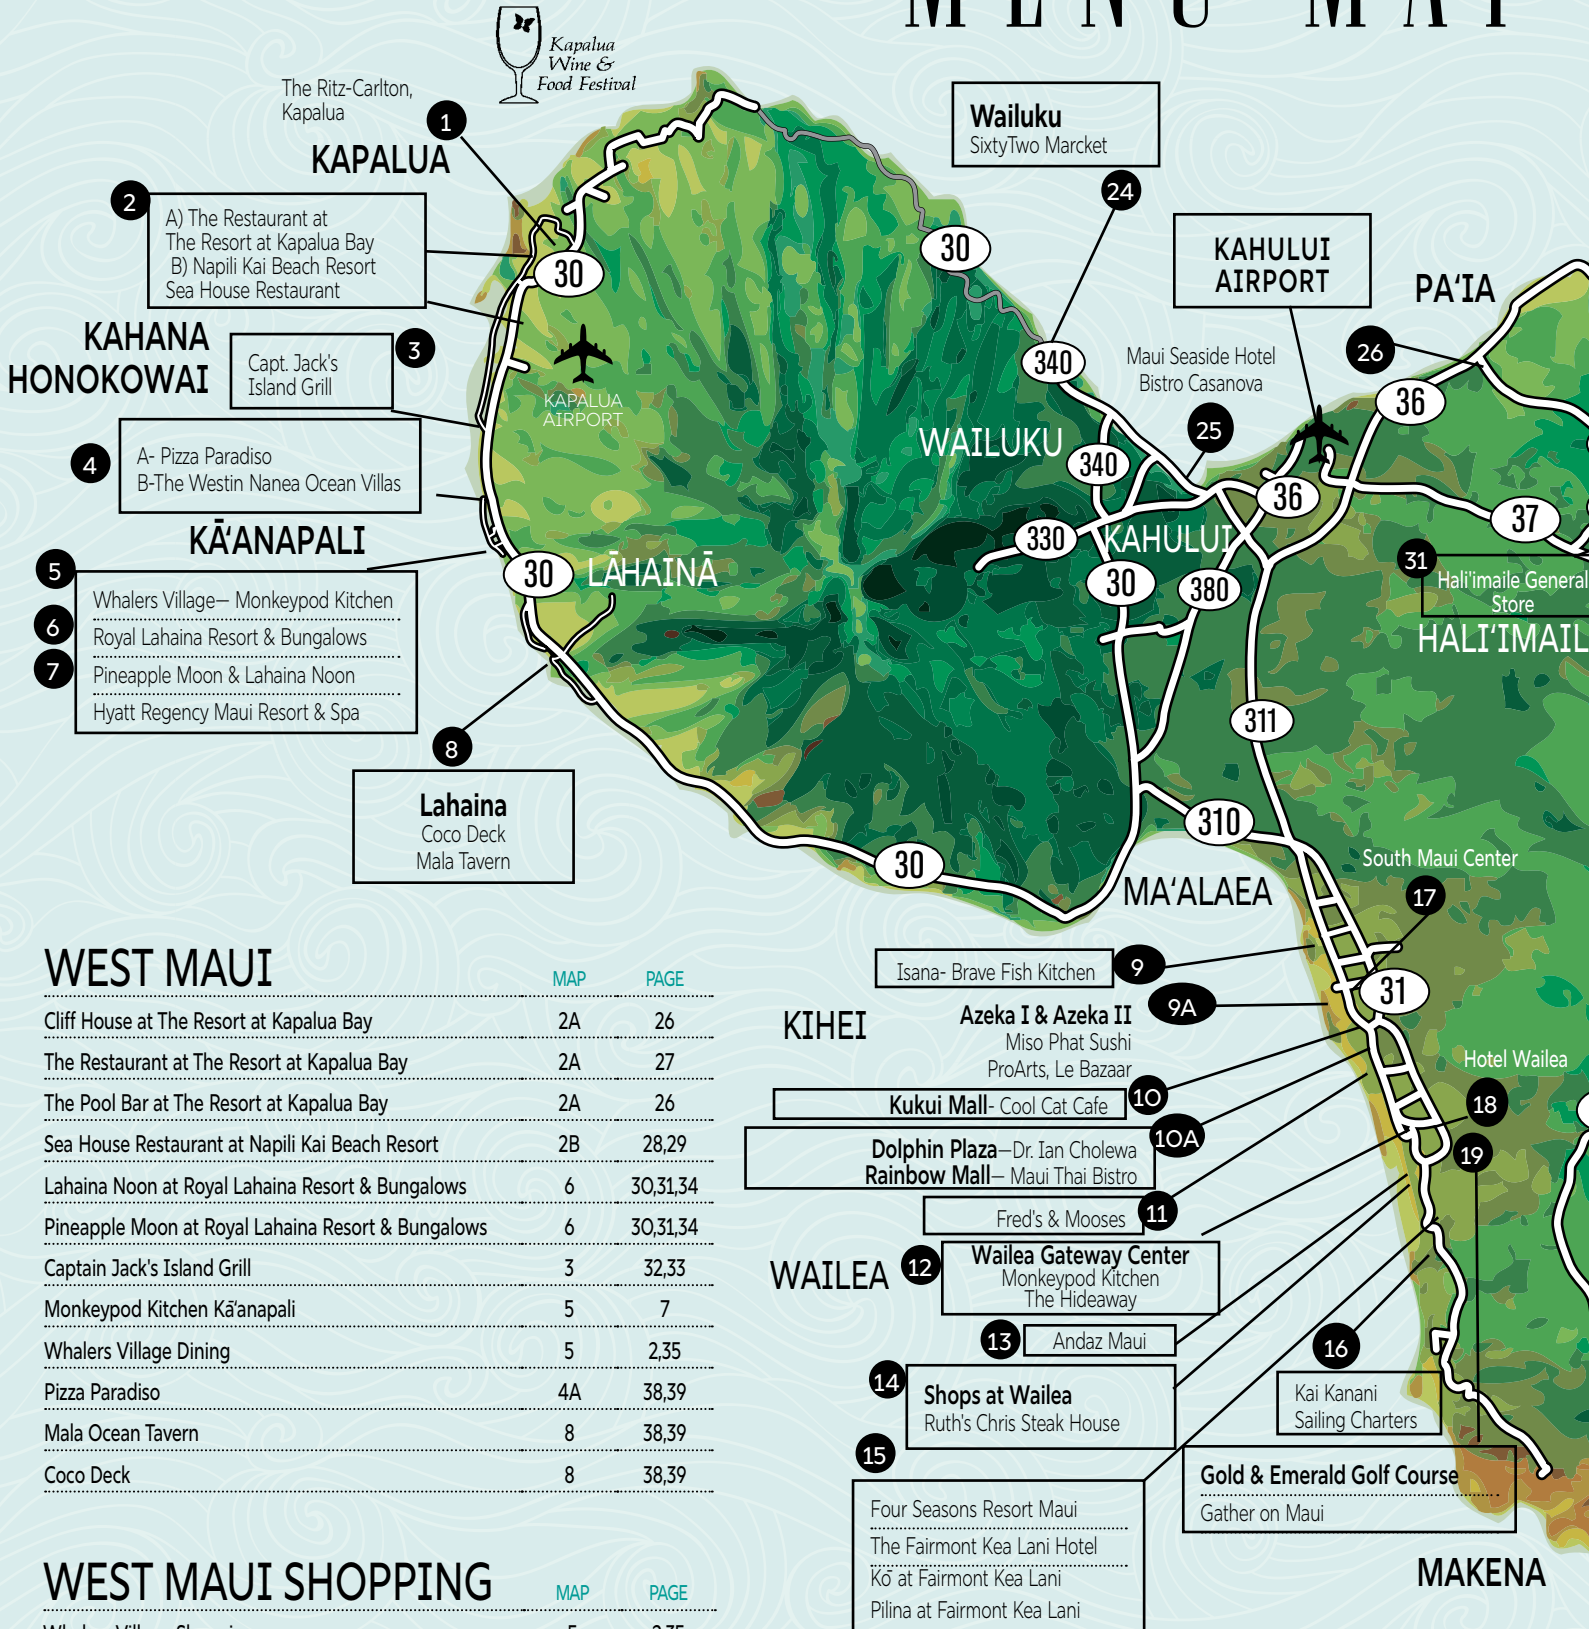

MENU MAP

WEST MAUI

	MAP	PAGE
Cliff House at The Resort at Kapalua Bay	2A	26
The Restaurant at The Resort at Kapalua Bay	2A	27
The Pool Bar at The Resort at Kapalua Bay	2A	26
Sea House Restaurant at Napili Kai Beach Resort	2B	28,29
Lahaina Noon at Royal Lahaina Resort & Bungalows	6	30,31,34
Pineapple Moon at Royal Lahaina Resort & Bungalows	6	30,31,34
Captain Jack's Island Grill	3	32,33
Monkeypod Kitchen Kā'anapali	5	7
Whalers Village Dining	5	2,35
Pizza Paradiso	4A	38,39
Mala Ocean Tavern	8	38,39
Coco Deck	8	38,39

SixtyTwo Market

Bistro Casanova Italian Restaurant

Hali'imaile General Store

MAP	PAGE
24	42,43
25	44
31	3,46,61

CENTRAL & UPCOUNTRY SHOPPING & SERVICES

Maui Hands

Maui Alpaca

MAP	PAGE
14, 26, 28	14,15
28	47

MAP	PAGE
9	50,51
9A	56
10	57
9A	54,55
10A	53
11	59
11	59

SOUTH MAUI

Monkeypod Kitchen Wailea

Gather on Maui

Kai Kanani Sailing Charters

Ruth's Chris Steak House

Pilina at Fairmont Kea Lani

Kō at Fairmont Kea Lani

MAP	PAGE
12	7,52
19	3,52,61
16	64
14	62,63
15	60
15	60

IW = Island Wide